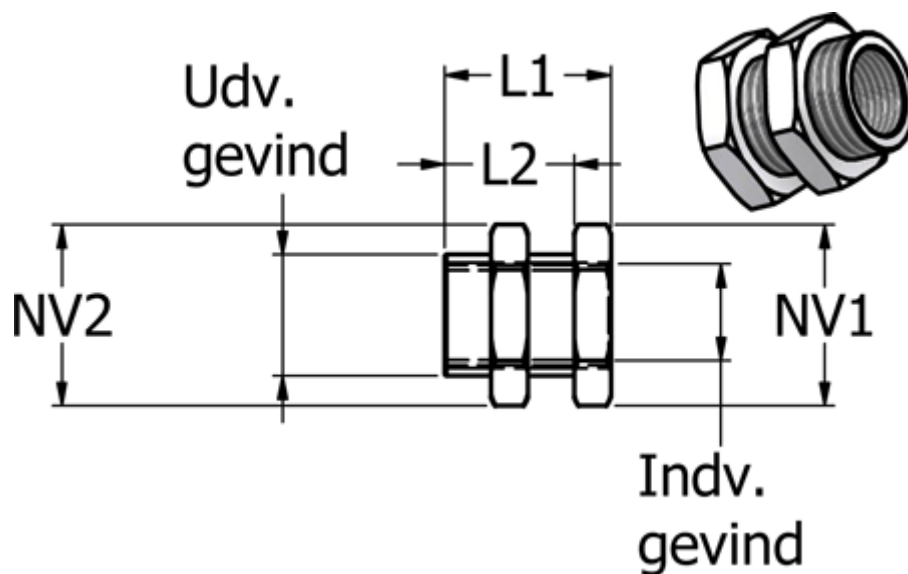

Article number: 58625241ES

Description: Stainless bulkhead 252.41-ES, external thread G 1/4" /internal thread G 1/8"

Measures

External thread = G 1/4"

Internal thread = G 1/8"

L1 = 18

L2 = 14

NV1 = 17